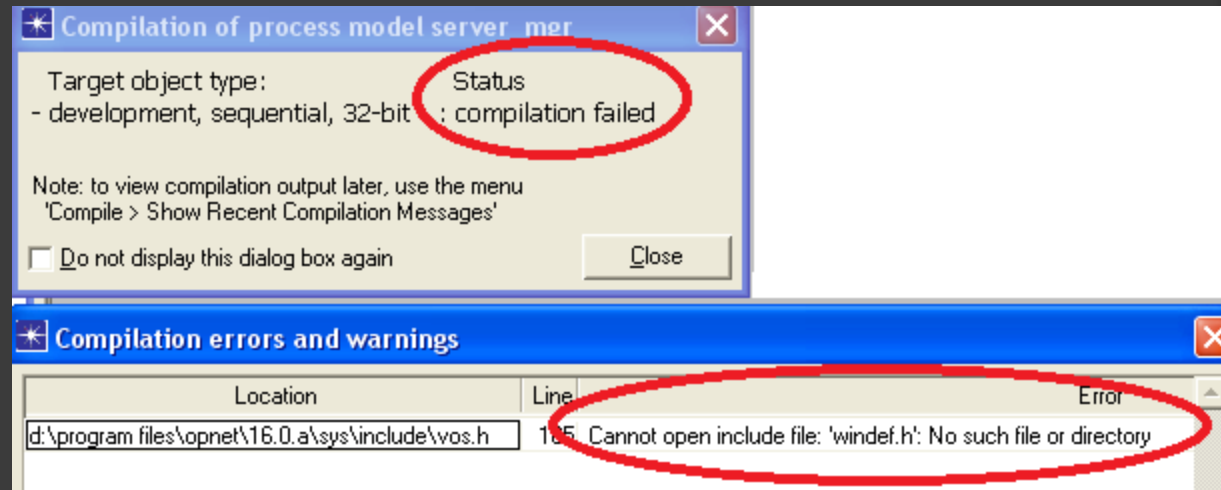

Errors

- Repository missing process model (OPNK_1579)
- Windef.h (PATH)