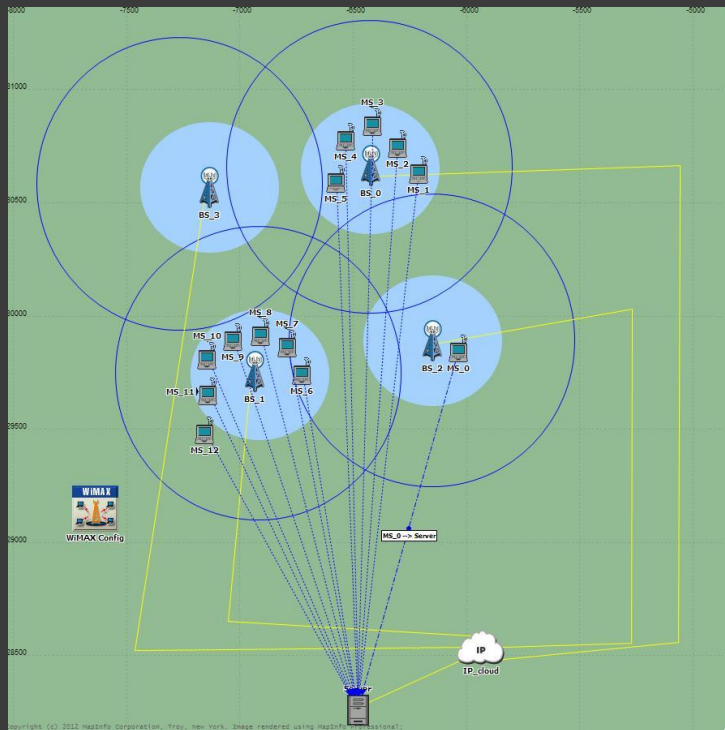

ORIGINAL SLAPBACK

- 26 Dancers
- Rehearsal Saturday and Sunday (10h)

Swing

- Boogie-woogie
- West coast swing
- Rock

- Award :

Discipline : Acrobatic Rock n'roll

1st -> National Championship 2008 & 2010

Hip Hop

- New Style
- Breaking
- Popping
- Locking
- Smurfing
- Roboting
- Girly
- Krumping

Dancer to TEASER

4 - PROJECT

● Dual-Trigger Handover Algorithm for WiMAX Technology

Introduction

- ⦿ New Dual-Trigger Handover (DTHO) algorithm
- ⦿ DTHO depends on the computation of signal to noise ratio (SNR) received at the Mobile Station (MS) from various Base Stations (BSs)
- ⦿ The proposed handover algorithm is implemented in both MS and BS nodes and improves the accuracy of handover decisions
- ⦿ Algorithm implemented on v14 on windows

AIM

- OPNET Modeler used as a simulation tool for testing and developing WiMAX handover algorithms
- To improve the system performance
- Update Wimax 's application from OPNET V14 to V16

What did I do!

- ⦿ Read powerpoint and rapport
- ⦿ Compiling the application
- ⦿ Remake the topology on V16.0
- ⦿ Enter all parameters
- ⦿ Installation opnet v17 and Visual C++ 2010